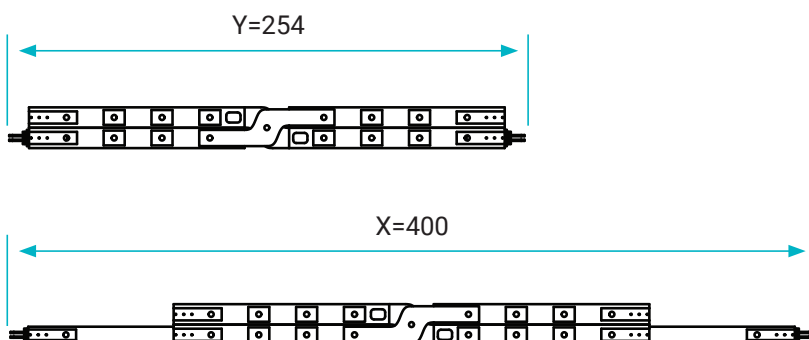

Popular!

alux¹⁰

With a capacity of 10T and weights only 45kg, this is our most popular spreader beam.

This is probably the most versatile spreader beam on the market.

Specifications Alux 10

WLL (t)	10
Length Y (cm)	254
Length X (cm)	400
Weight (kg)	45

alutex¹⁰⁺

This is the wide span version of our flagship lifting spreader that has a width of 540 cm when fully extended.

The Aluex is anything but heavy, forget everything that feels slow and cumbersome to use. Unloading and set up of the Aluex is faster than any other lifting spreader on the market.

Specifications Aluex 10+

WLL (t)	10
Length Y (cm)	254
Length X (cm)	540
Weight (kg)	65