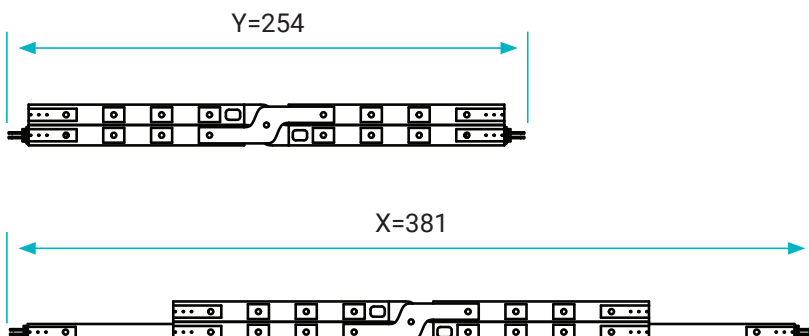

NEW!

aluex¹⁵

Aluex 15T is our newest revolutionary spreader beam!
First model on the market with interchangeable arms.
Easy to unbolt and change out arms if necessary.
The center of the beam is made of steel.

Specifications Aluex 15

WLL (t)	15
Length Y (cm)	254
Length X (cm)	381
Weight (kg)	95

alux¹⁵

weight 91 kg

Max load 15ton

Material: Aluminium