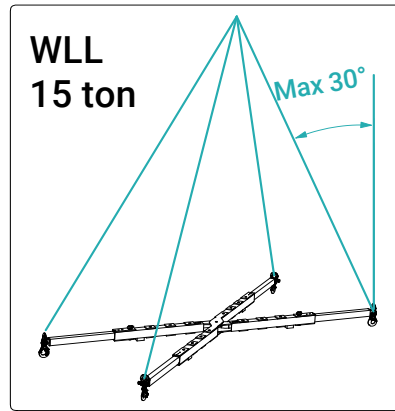

NEW!

aluex¹⁵

Aluex 15T is our newest revolutionary spreader beam!
First model on the market with interchangeable arms.
Easy to unbolt and change out arms if necessary.
The center of the beam is made of steel.

Specifications Aluex 15

WLL (t)	15
Length Y (cm)	254
Length X (cm)	381
Weight (kg)	95

alux¹⁵

weight 91 kg

Max load 15ton

Material: Aluminium