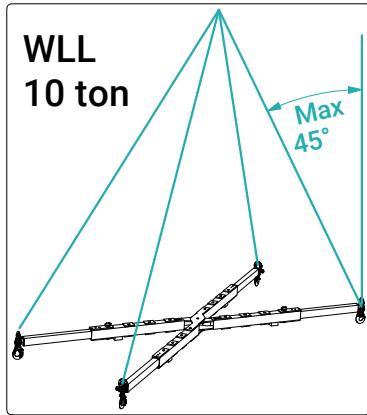

NEW!

aluex¹⁵

Aluex 15T is our newest revolutionary spreader beam!
First model on the market with interchangeable arms.
Easy to unbolt and change out arms if necessary.
The center of the beam is made of steel.

Specifications Aluex 15

WLL (t)	15
Length Y (cm)	254
Length X (cm)	381
Weight (kg)	95

alux¹⁵

weight 91 kg

Max load 15ton

Material: Aluminium